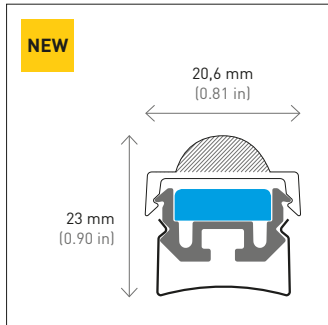

MEASURES MEDIDAS

IP20

4,8W/m (60 LEDs/m)

9,6W/m (84 LEDs/m)

14,4W/m (120 LEDs/m)

24W/m (120 LEDs/m)

33,6W/m (168 LEDs/m)

SIDE VIEW

Monocolor IP20					CRI>90	
4,8W/m	9,6W/m	14,4W/m	24W/m	33,6W/m	14,4W/m	24W/m
✓	✓	✓	✓	✓	✓	✓
IP67				RGB	RGBW	DW
4,8W/m	9,6W/m	14,4W/m	24W/m	14,4W/m	16,3W/m	19,2W/m
✓	✓	✓	✓	✗	✗	✗

LED STRIP WITH 3M ADHESIVE TAPE OR THERMAL CONDUCTIVE
TIRAS LED CON CINTA ADHESIVA 3M O TERMOCONDUCTORA

3M adhesive tape
Cinta adhesiva 3M

Thermal conductive tape
Cinta termoconductora

DETAILS
DETALLES

Al. Profile + Clip + Flat milky cover.
Perfil Al. + Clip + Cubierta plana opal.

Al. Profile + Clip + High milky cover.
Perfil Al. + Clip + Cubierta opal alta.

Al. Profile + Clip + Round clear cover.
Perfil Al. + Clip + Cubierta redonda transparente.

Al. Profile + Clip + 60° Lens.
Perfil Al. + Clip + Lente 60°.

Al. Profile + Clip + 30° Lens.
Perfil Al. + Clip + Lente 30°.