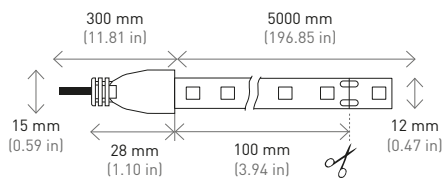

DYNAMIC COLORS

RGB 14,4W/m (60 LEDs/m) IP67