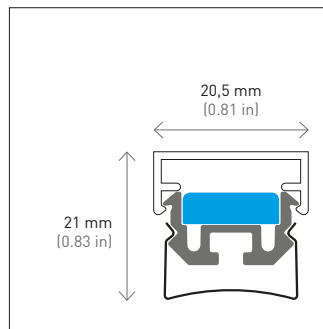

MEASURES MEDIDAS

IP20

4,8W/m (60 LEDs/m)

9,6W/m (84 LEDs/m)

14,4W/m (120 LEDs/m)

24W/m (120 LEDs/m)

33,6W/m (168 LEDs/m)

SIDE VIEW

3M adhesive tape
Cinta adhesiva 3M

Thermal conductive tape
Cinta termoconductora

DETAILS
DETALLES

Al. Profile + Clip + Flat milky cover.
Perfil Al. + Clip + Cubierta plana opal.

Al. Profile + Clip + High milky cover.
Perfil Al. + Clip + Cubierta opal alta.

Al. Profile + Clip + Round clear cover.
Perfil Al. + Clip + Cubierta redonda transparente.

Al. Profile + Clip + 60° Lens.
Perfil Al. + Clip + Lente 60°.

Al. Profile + Clip + 30° Lens.
Perfil Al. + Clip + Lente 30°.

Al. Profile + Clip.
Perfil Al. + Clip.

Full scale drawings.
Planos a escala real.

INSTALLATION
INSTALACIÓN

Screws and clips installation
Instalación con clips y tornillos

Double-side adhesive tape installation
Instalación con cinta adhesiva de doble cara