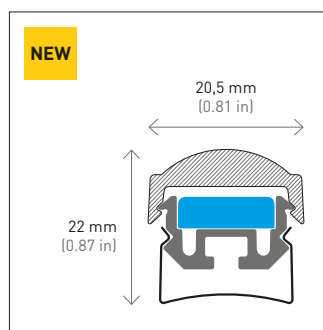

MEASURES MEDIDAS

IP20

4,8W/m (60 LEDs/m)

9,6W/m (84 LEDs/m)

14,4W/m (120 LEDs/m)

24W/m (120 LEDs/m)

33,6W/m (168 LEDs/m)

SIDE VIEW

Monocolor IP20					CRI>90	
4,8W/m	9,6W/m	14,4W/m	24W/m	33,6W/m	14,4W/m	24W/m
✓	✓	✓	✓	✓	✓	✓
IP67				RGB	RGBW	DW
4,8W/m	9,6W/m	14,4W/m	24W/m	14,4W/m	16,3W/m	19,2W/m
✓	✓	✓	✓	✗	✗	✗

LED STRIP WITH 3M ADHESIVE TAPE OR THERMAL CONDUCTIVE
TIRAS LED CON CINTA ADHESIVA 3M O TERMOCONDUCTORA

3M adhesive tape
Cinta adhesiva 3M

Thermal conductive tape
Cinta termoconductora

DETAILS
DETALLES

Al. Profile + Clip + Flat milky cover.
Perfil Al. + Clip + Cubierta plana opal.

Al. Profile + Clip + High milky cover.
Perfil Al. + Clip + Cubierta opal alta.

Al. Profile + Clip + Round clear cover.
Perfil Al. + Clip + Cubierta redonda transparente.

Al. Profile + Clip + 60° Lens.
Perfil Al. + Clip + Lente 60°.

Al. Profile + Clip + 30° Lens.
Perfil Al. + Clip + Lente 30°.